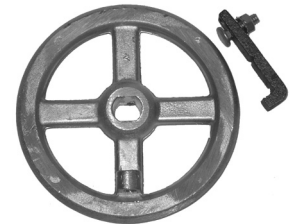

Replacement handwheel-Silver.

Figure No.	Valve Size	Diameter of Handle	Color of Handwheel	Figure No. of Valves that will fit this Handle
5800	1 1/2	3 1/2	Silver	5010, 5020, 5210
5802	2 1/2	5	Silver	5015, 5025, 5215, 5760, 5765

Figure No. 5800-5802

Replacement handwheel-Red.

Figure No.	Valve Size	Diameter of Handle	Color of Handwheel	Figure No. of Valves that will fit this Handle
5804	1 1/2	3 3/4	Red	5030, 5040, 5064, 5068
5806	2 1/2	5	Red	5035, 5045, 5135, 5140, 5066, 5070

Figure No. 5804-5806

Replacement handwheel-Silver with breakable link.

Figure No.	Valve Size	Diameter of Handle	Color of Handwheel	Figure No. of Valves that will fit this Handle
5808	1 1/2	3 1/2	Silver	5050, 5060
5810	2 1/2	5	Silver	5055, 5062

Figure No. 5808-5810

Replacement handwheel-Red.

Figure No.	Valve Size	Diameter of Handle	Color of Handwheel	Figure No. of Valves that will fit this Handle
5812	1 1/2	3 1/2	Red	5110, 5550, 5555, 5560
5814	2 1/2	5 1/2	Red	5115, 5120, 5130, 5570, 5575, 5577, 5580, 5595