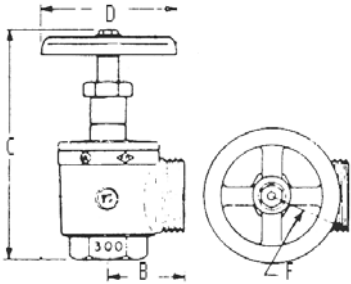

BUY AMERICAN ACT

**Fire Department Valves
FEMALE X MALE**

Figure No. 5030-5035

STANDARD EQUIPMENT: Female NPT inlet and male hose thread outlet cast brass valve with wheel handle.

(Not Necessarily Domestic)

ANGLE VALVES 300LB. RATED

OPTIONAL FINISHES:

PB- Polished Brass

RC- Rough Chrome Plated

PC- Polished Chrome Plated

**U/L LISTED AND FM APPROVED
NY BSA/MEA APPROVED**

**SPECIFY
THREAD**

**Fire Hose Rack Assembly Valves
DOUBLE FEMALE**

Figure No. 5040-5045

STANDARD EQUIPMENT: Female NPT inlet and outlet cast brass valve with wheel handle

Figure No.	5030 5040	5035 5045
Size	1 1/2"	2 1/2"
A	2 9/64	3 5/32
B	2 17/64	3 3/16
C-Closed	6 1/2	8 3/4
C-Open	7 11/16	10 9/16
D	4 1/64	5 1/8
E	2 7/10	3 1/2
F	2 3/8	3 3/8
U/L Listed	Yes	Yes