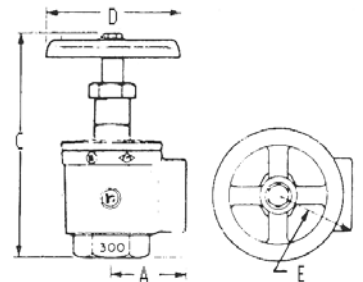

BUY AMERICAN ACT

**Fire Department Valves
FEMALE X MALE**

Figure No. 5030-5035

STANDARD EQUIPMENT: Female NPT inlet and male hose thread outlet cast brass valve with wheel handle.

(Not Necessarily Domestic)

ANGLE VALVES 300LB. RATED

OPTIONAL FINISHES:

PB- Polished Brass

RC- Rough Chrome Plated

PC- Polished Chrome Plated

**U/L LISTED AND FM APPROVED
NY BSA/MEA APPROVED**

**SPECIFY
THREAD**

**Fire Hose Rack Assembly Valves
DOUBLE FEMALE**

Figure No. 5040-5045

STANDARD EQUIPMENT: Female NPT inlet and outlet cast brass valve with wheel handle

Figure No.	5030 5040	5035 5045
Size	1 1/2"	2 1/2"
A	2 9/64	3 5/32
B	2 17/64	3 3/16
C-Closed	6 1/2	8 3/4
C-Open	7 11/16	10 9/16
D	4 1/64	5 1/8
E	2 7/10	3 1/2
F	2 3/8	3 3/8
U/L Listed	Yes	Yes