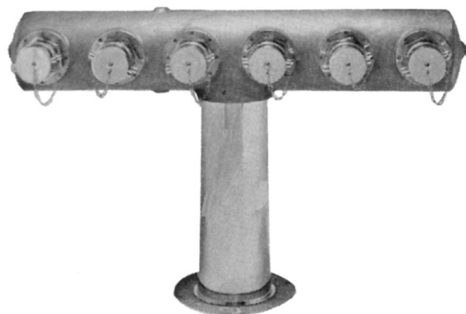

Figure No. 6540-6541
SQUARE STYLE

Figure No. 6545-6546
TEE STYLE

Figure No. 6550-6551
TEE STYLE

MULTI-INLET CLAPPER STYLE

Body and Accessories

A free standing multi-inlet auxiliary connection to supplement fire protection water supply.

STANDARD EQUIPMENT: Bottom outlet body with clappers, outlet and inlet sizes as selected by figure number; furnished with brass seamless tubing and brass branded plate; cast brass plugs and chains. Branding on 6" plate as selected.

* Units available with steel bodies in red or chrome.

All above units are furnished with built in clapper bodies.

Body and Accessories

A free standing multi-inlet auxiliary connection to supplement fire protection water supply.

* Units available with steel bodies in red or chrome

All above units have clapper snouts on each inlet.