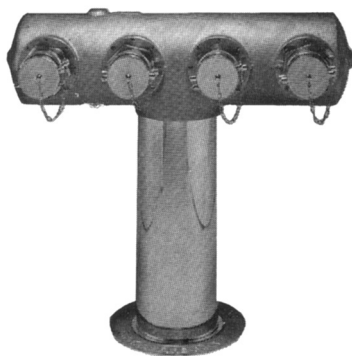

Figure No. 6540-6541
SQUARE STYLE

Figure No. 6545-6546
TEE STYLE

Figure No. 6550-6551
TEE STYLE

MULTI-INLET CLAPPER STYLE

Body and Accessories

A free standing multi-inlet auxiliary connection to supplement fire protection water supply.

STANDARD EQUIPMENT: Bottom outlet body with clappers, outlet and inlet sizes as selected by figure number; furnished with brass seamless tubing and brass branded plate; cast brass plugs and chains. Branding on 6" plate as selected.

* Units available with steel bodies in red or chrome.

All above units are furnished with built in clapper bodies.

Body and Accessories

A free standing multi-inlet auxiliary connection to supplement fire protection water supply.

* Units available with steel bodies in red or chrome

All above units have clapper snouts on each inlet.